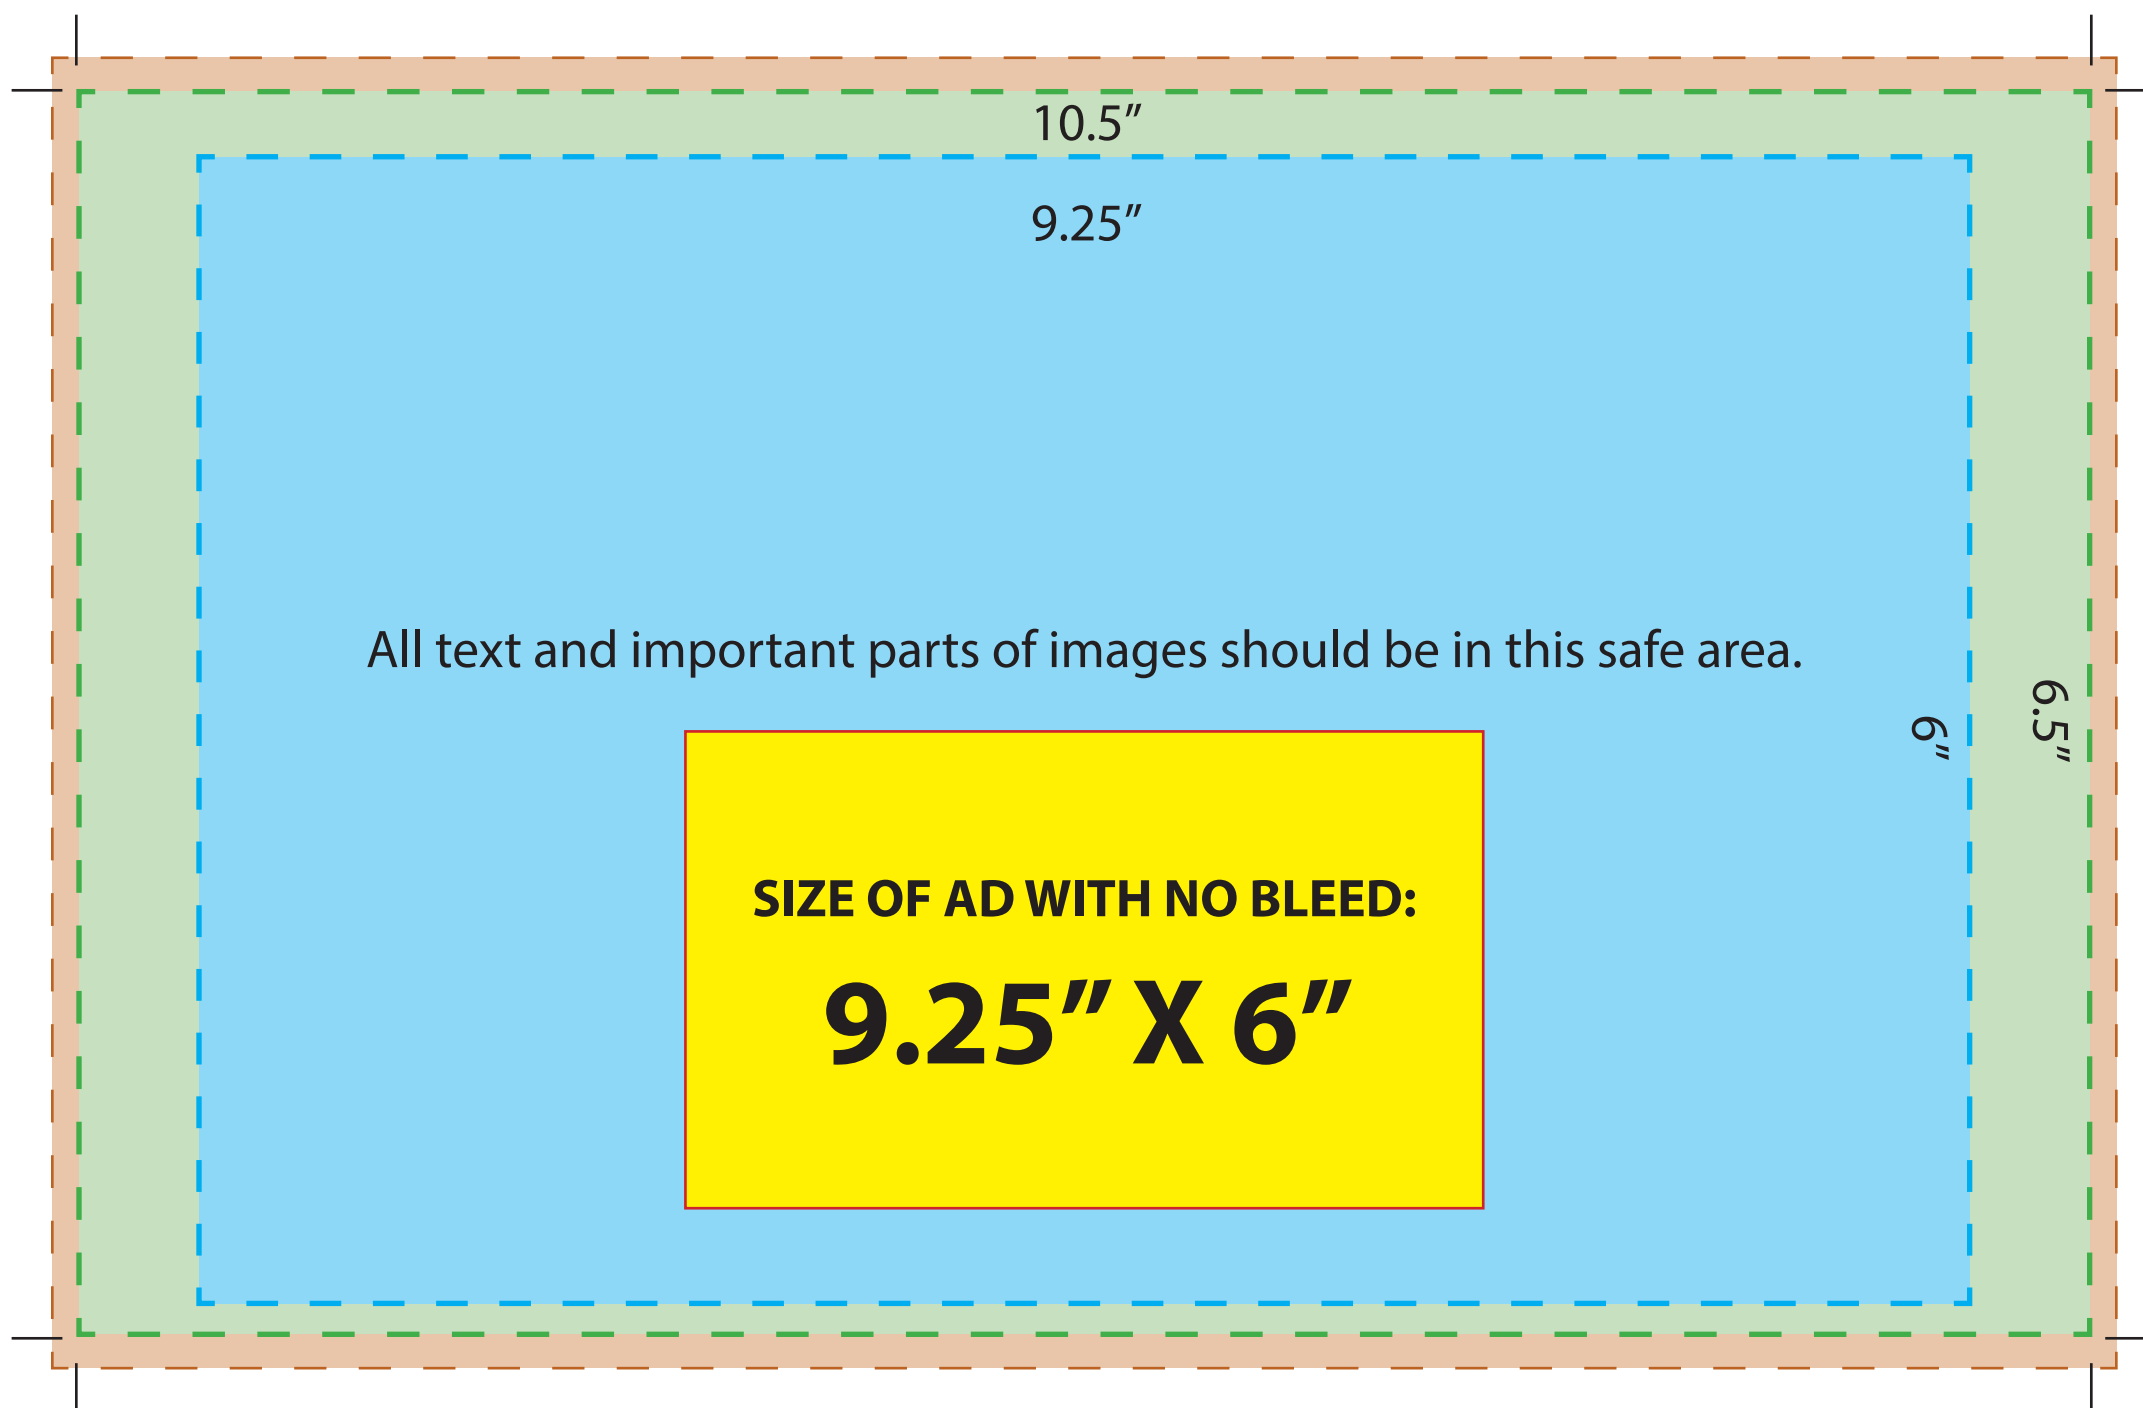

SHOW DAILY

Design Specs for **Tabloid**

Size of Document/Artboard: 10.5" x 13.75"

Size of Safe Area: 9.25" x 12.5"

Bleed: Pulled .125" beyond document/artboard on all sides

SHOW DAILY

Design Specs for Two Thirds

SHOW DAILY

Design Specs for Half Horizontal

Size of Document/Artboard: 10.5" x 6.5"

Size of Safe Area: 9.25" x 6"

Bleed: Pulled .125" beyond document/artboard on all sides

SHOW DAILY

Design Specs for One Third Vertical

Size of Document/Artboard: 3.625" x 13.75"

Size of Safe Area: 3" x 12.5"

Bleed: Pulled .125" beyond document/
artboard on all sides

SHOW DAILY

Design Specs for One Third Horizontal

Size of Document/Artboard: 10.5" x 4.25"

Size of Safe Area: 9.25" x 3.75"

Bleed: Pulled .125" beyond document/artboard on all sides

SHOW DAILY

Design Specs for Quarter Page

Size of Document/Artboard: 4.5" x 6.25"

SHOW DAILY

Design Specs for Sixth

Size of Document/Artboard: 3" x 6.125"