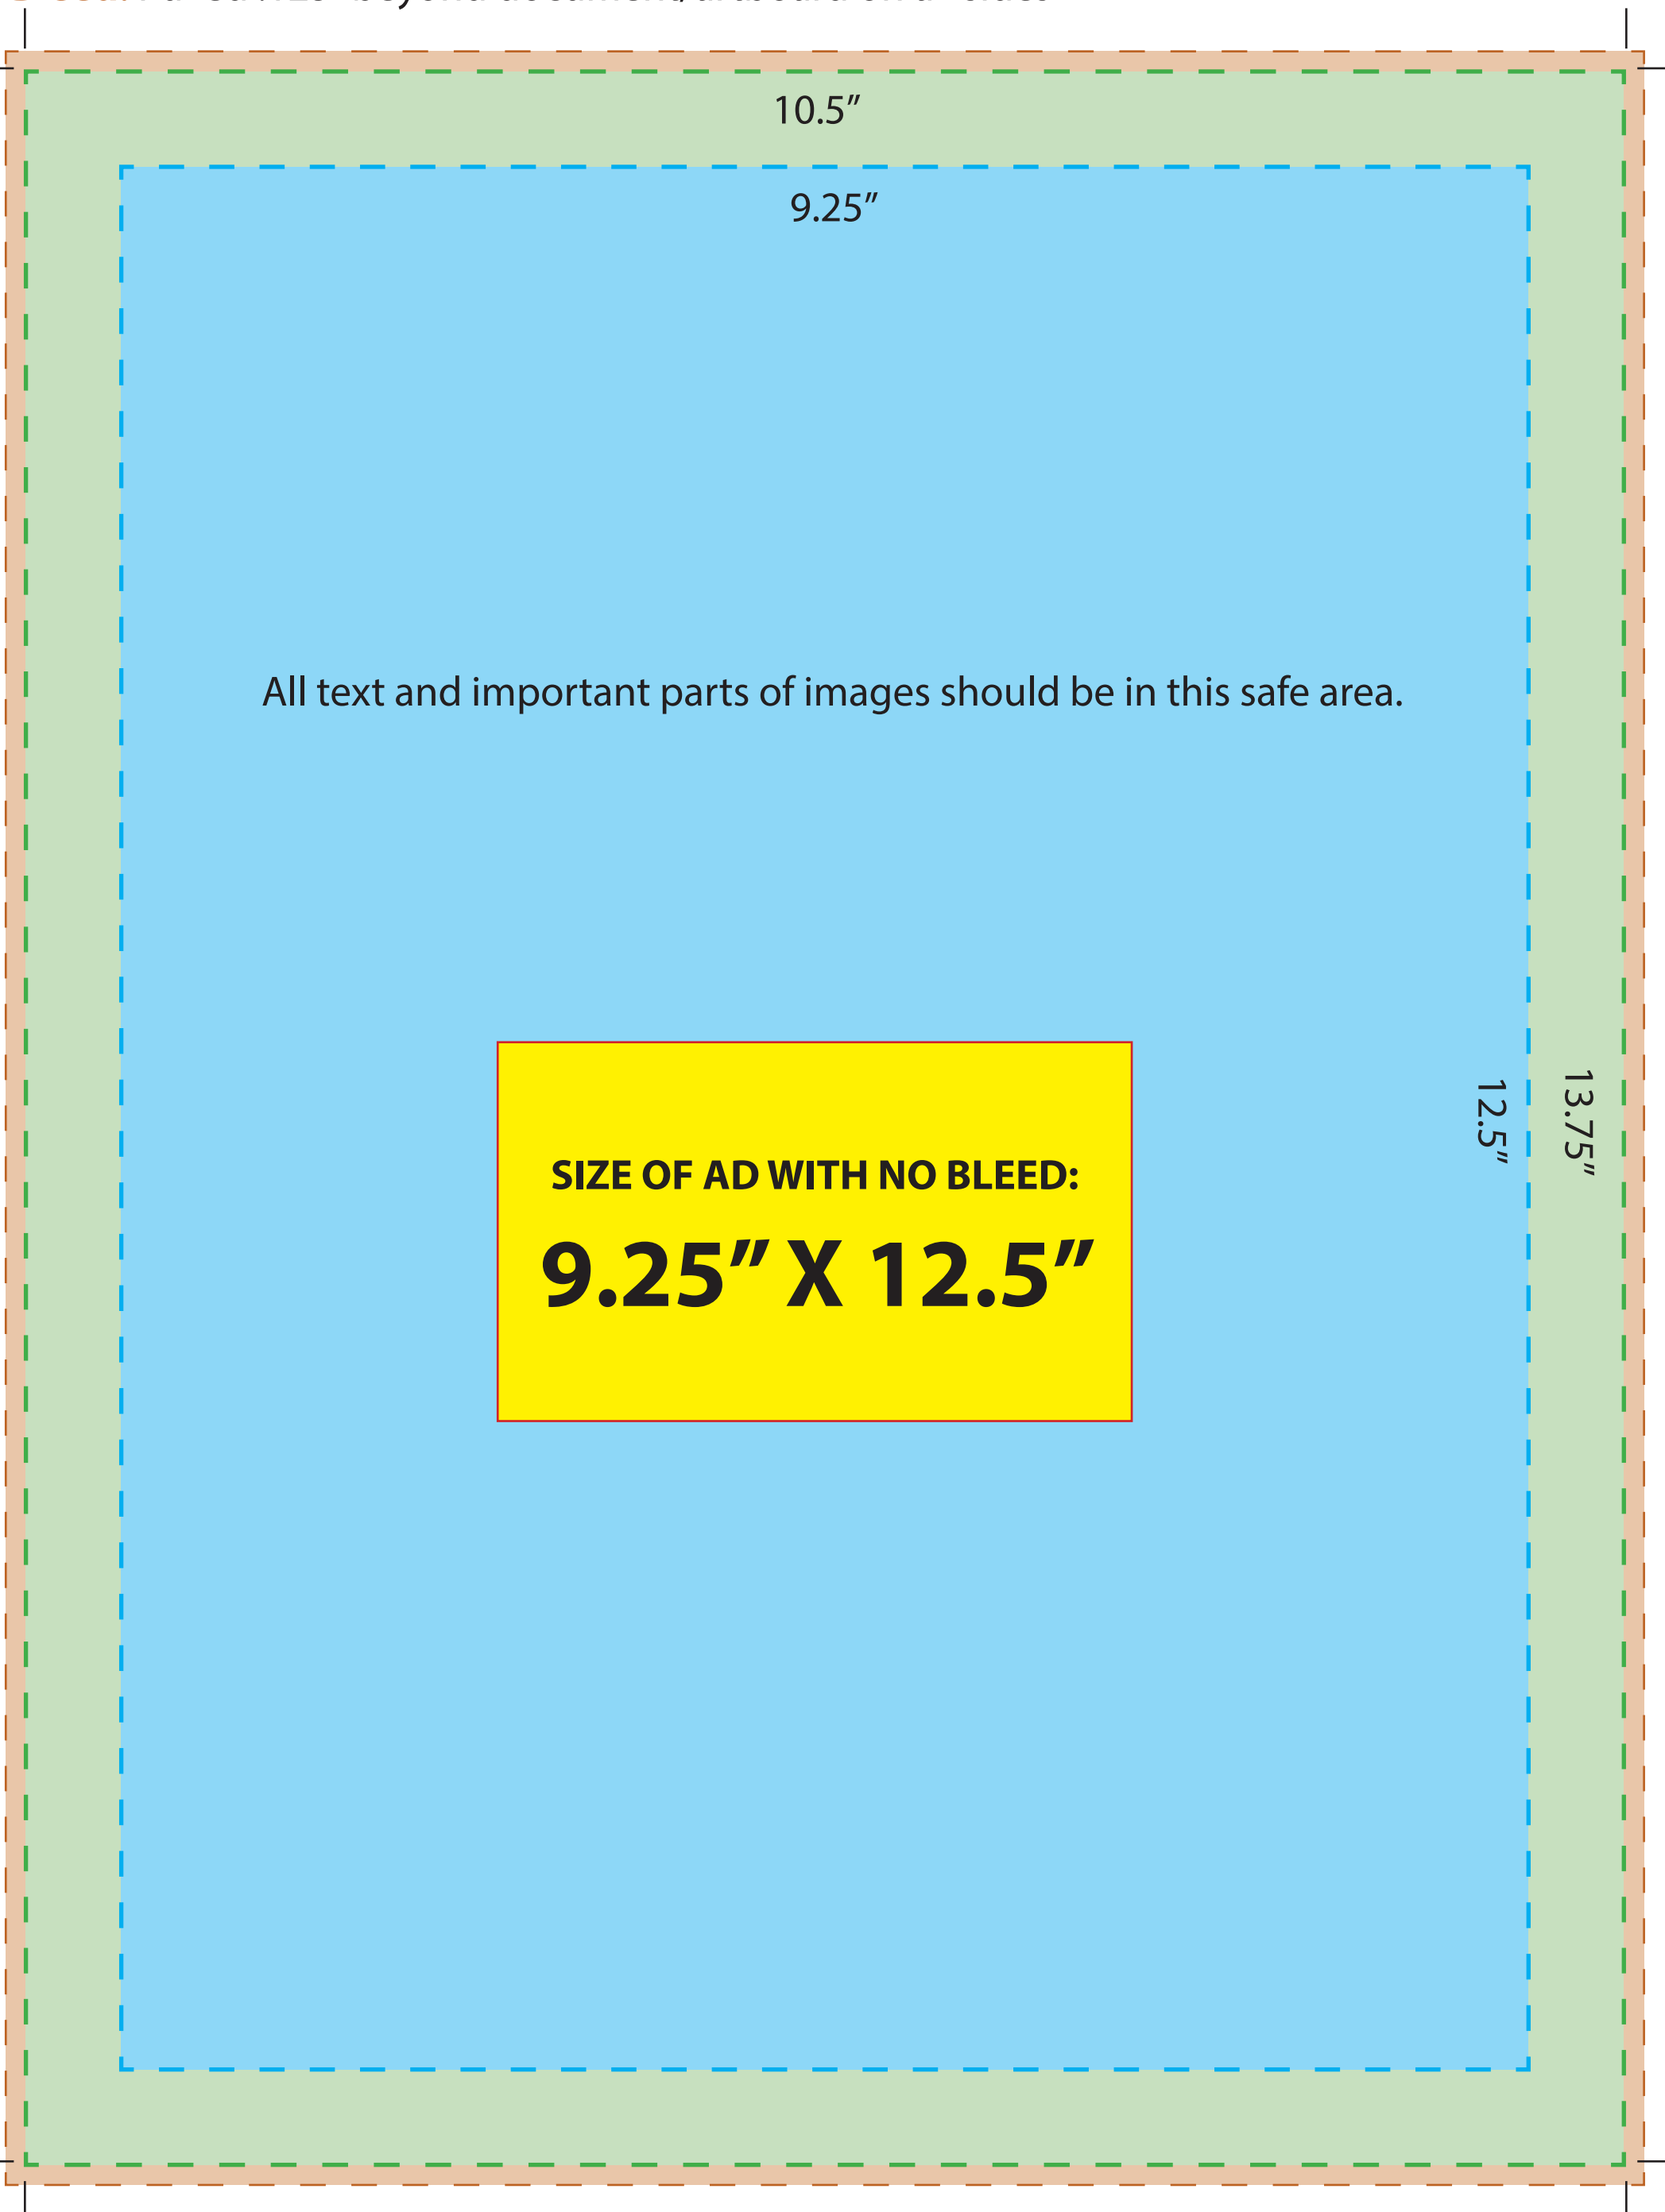

SHOW DAILY

Design Specs for **Tabloid**

Size of Document/Artboard: 10.5" x 13.75"

Size of Safe Area: 9.25" x 12.5"

Bleed: Pulled .125" beyond document/artboard on all sides

SHOW DAILY

Design Specs for Two Thirds

Size of Document/Artboard:

6.75" x 13.75"

Size of Safe Area: 6.125 x 12.5"

Bleed: Pulled .125" beyond document/artboard on all sides

SHOW DAILY

Design Specs for Standard/Island

Size of Document/Artboard: 6.75" x 9.625"

Size of Document/Artboard: 3.625" x 13.75"

Size of Safe Area: 3" x 12.5"

Bleed: Pulled .125" beyond document/
artboard on all sides

SHOW DAILY

Design Specs for One Third Horizontal

Size of Document/Artboard: 10.5" x 4.25"

Size of Safe Area: 9.25" x 3.75"

Bleed: Pulled .125" beyond document/artboard on all sides

SHOW DAILY

Design Specs for Quarter Page

Size of Document/Artboard: 4.5" x 6.25"

SHOW DAILY

Design Specs for Sixth

Size of Document/Artboard: 3" x 6.125"