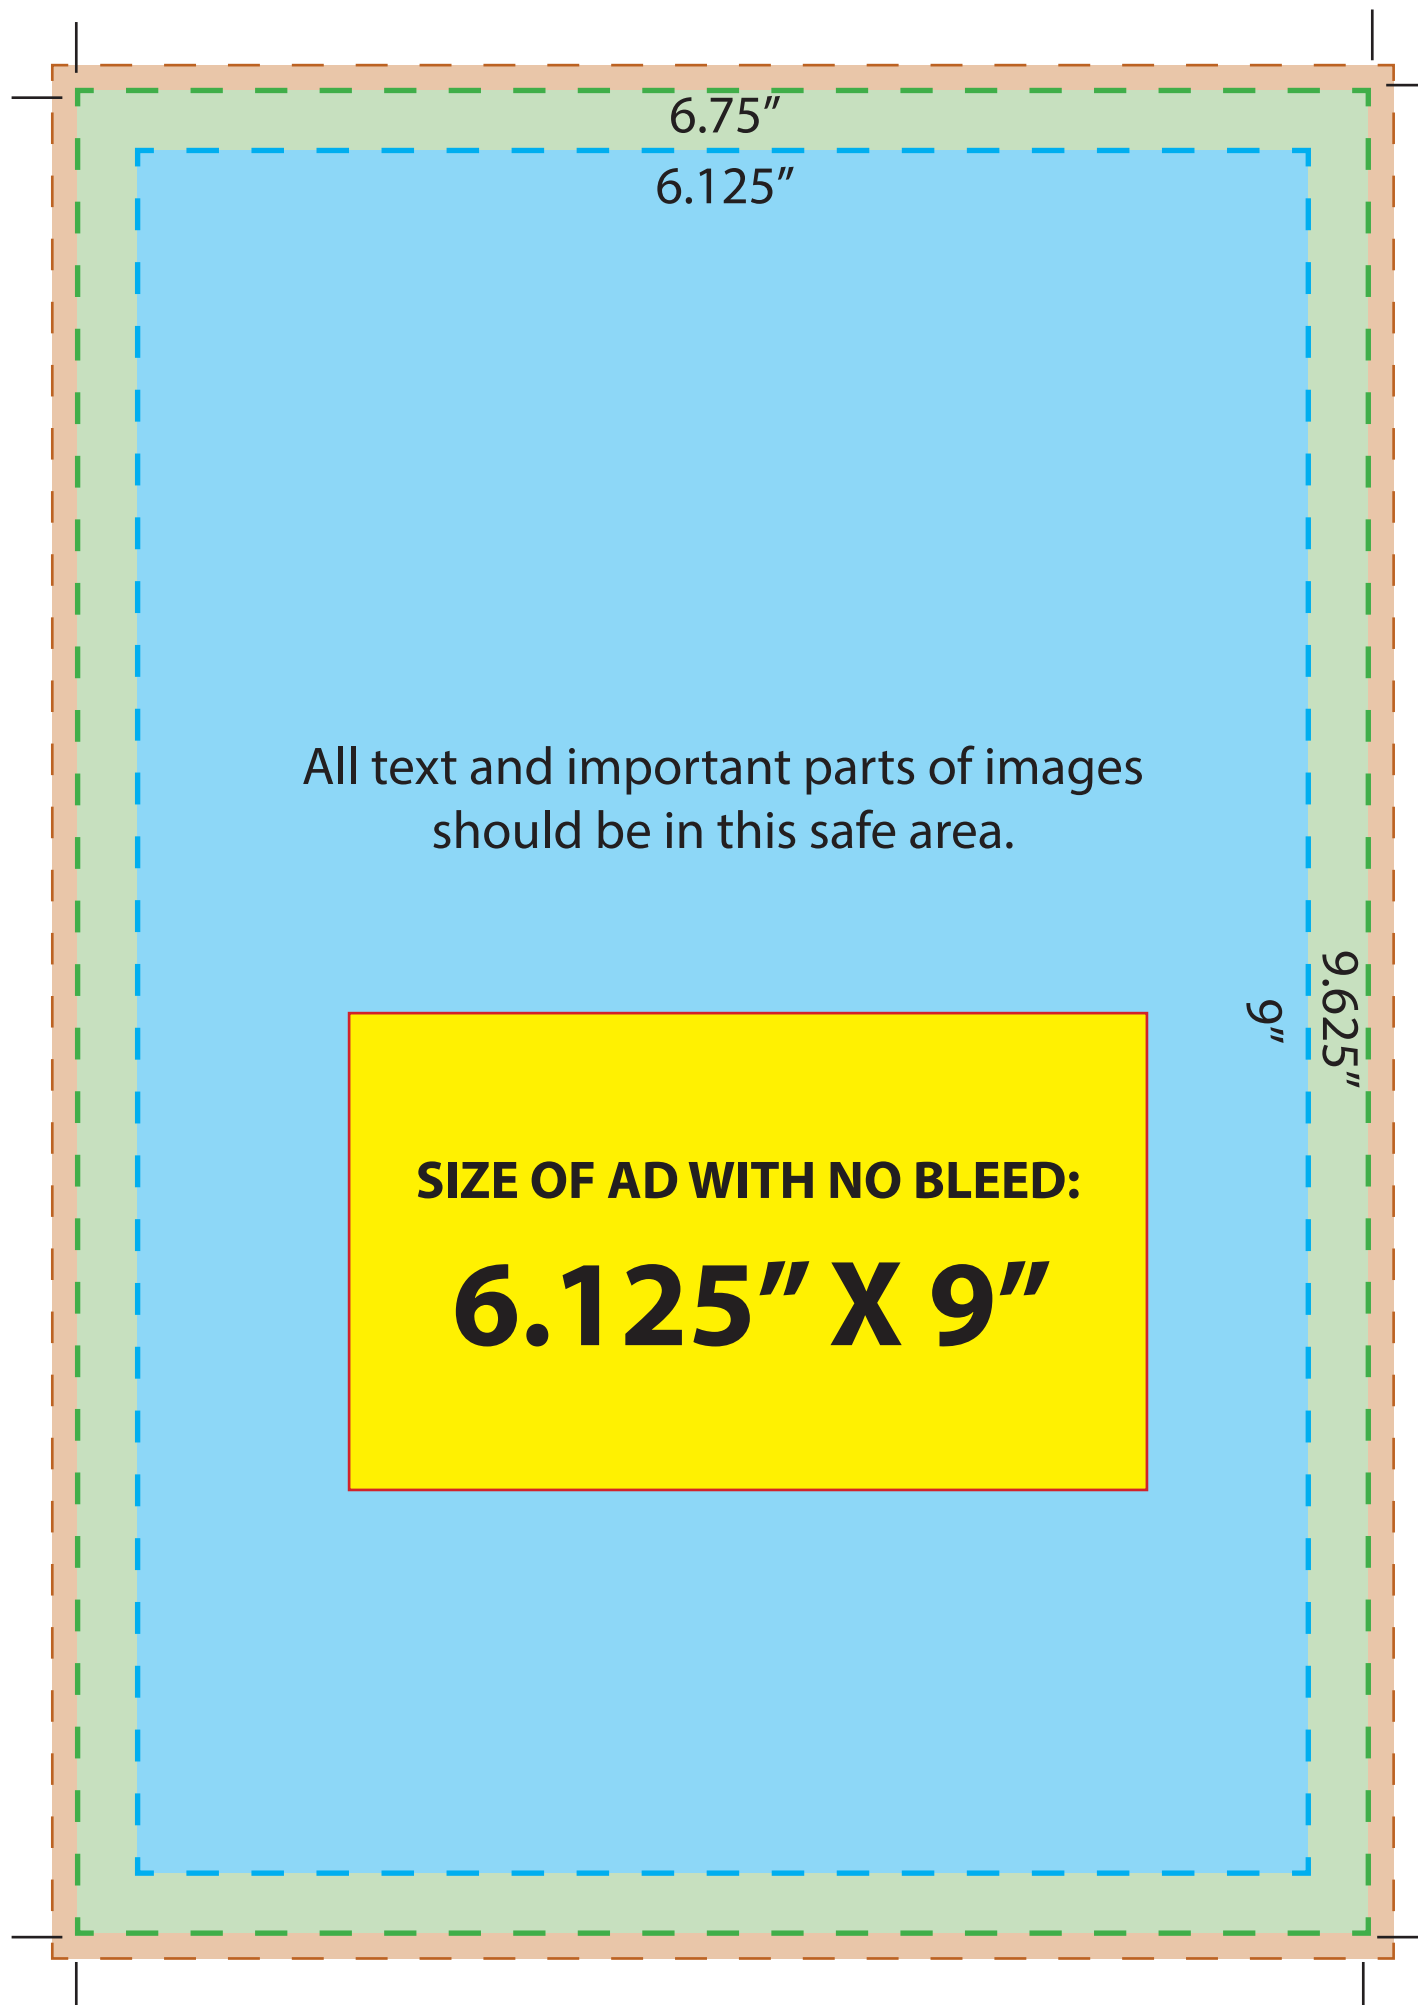

SHOW DAILY

Design Specs for Standard/Island

Size of Document/Artboard: 6.75" x 9.625"

Size of Safe Area: 6.125" x 9"

Bleed: Pulled .125" beyond document/artboard on all sides