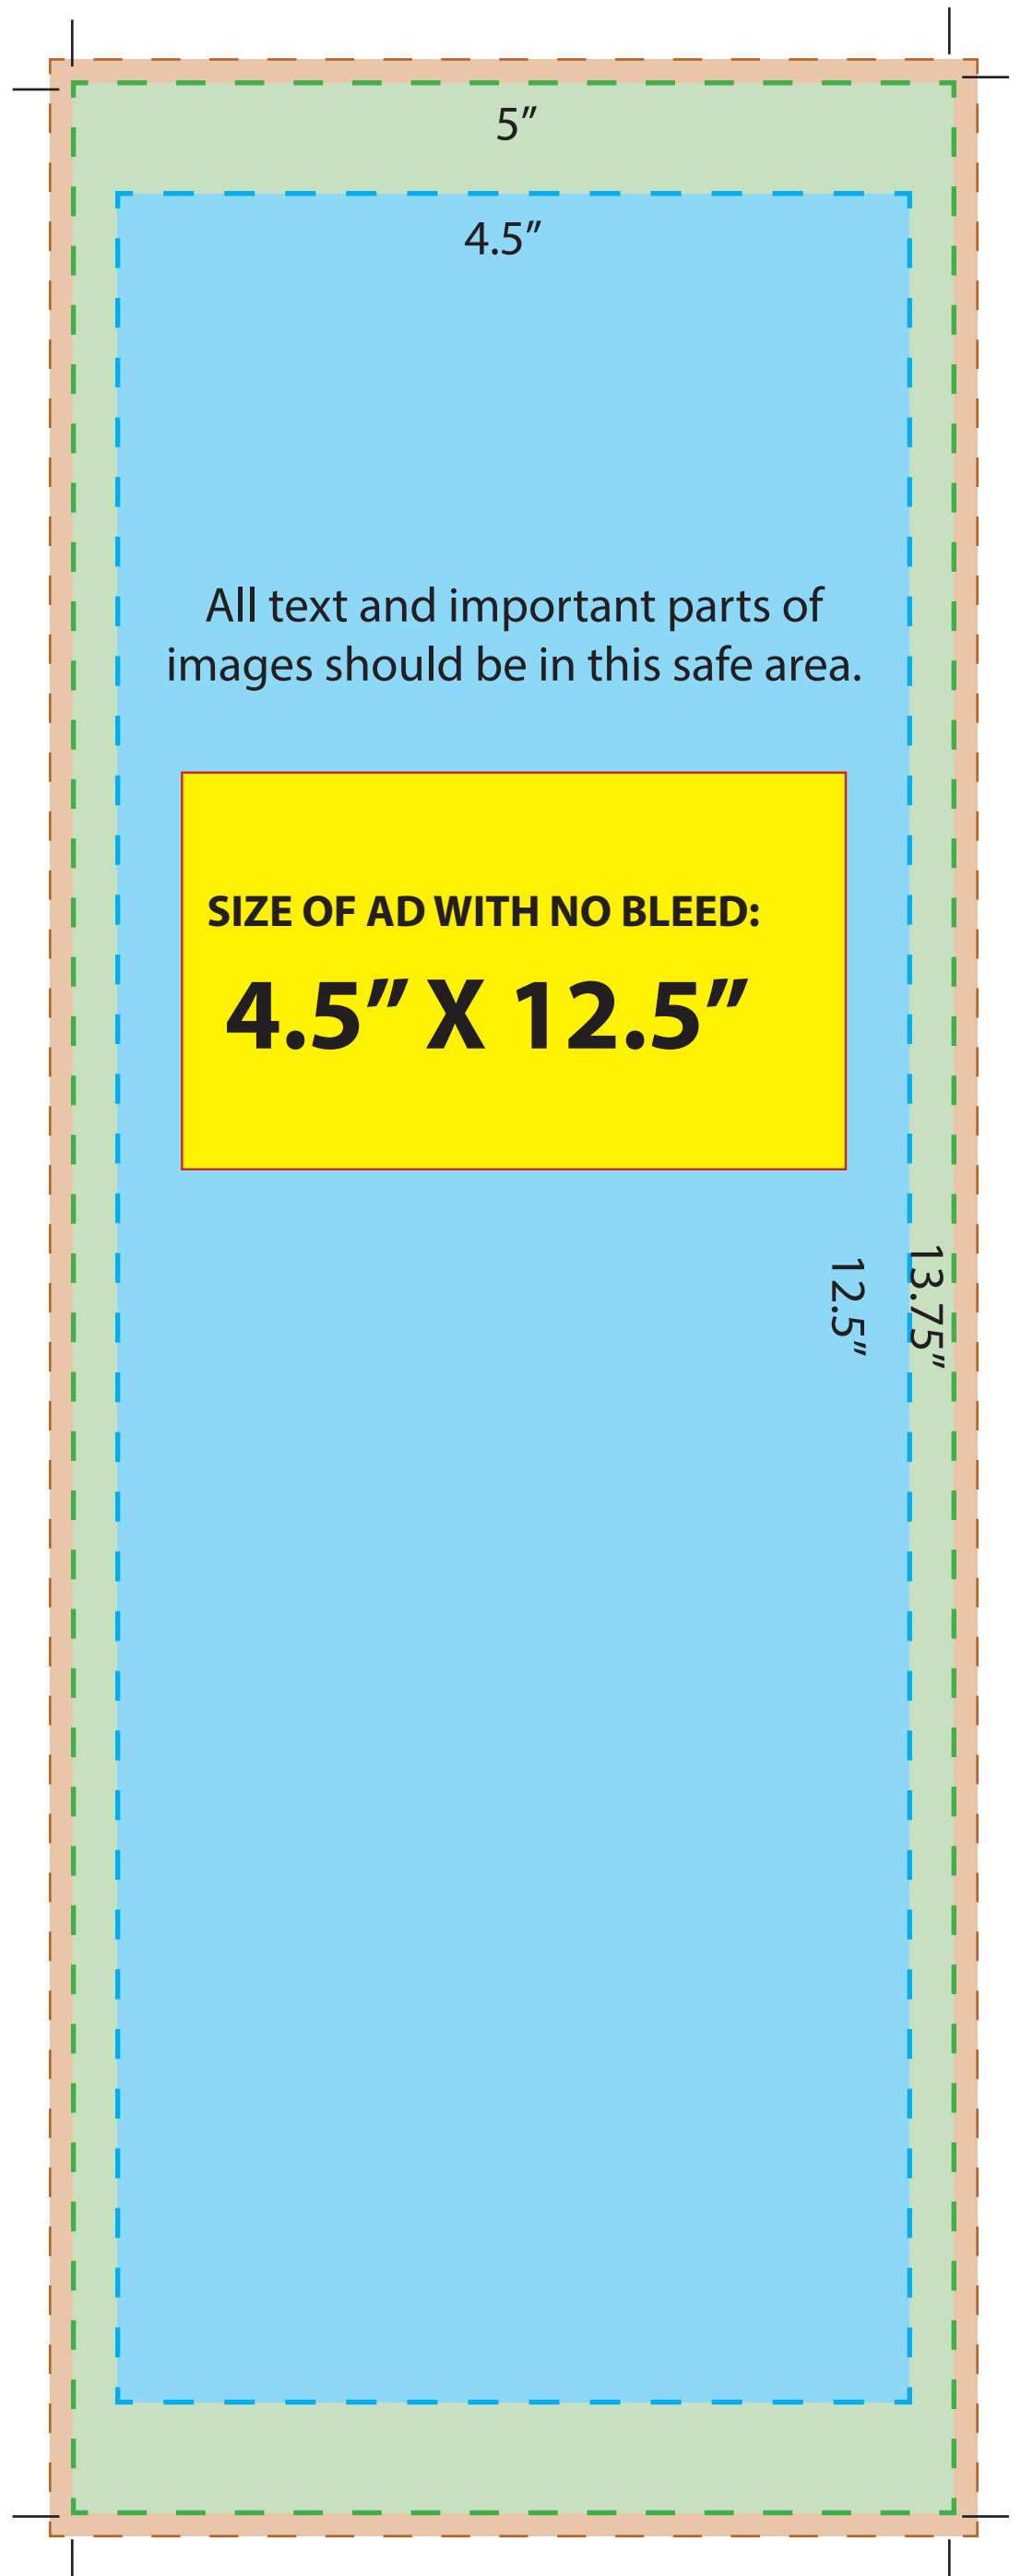

SHOW DAILY

Design Specs for **Tabloid**

Size of Document/Artboard: 10.5" x 13.75"

Size of Safe Area: 9.25" x 12.5"

Bleed: Pulled .125" beyond document/artboard on all sides

SHOW DAILY

Design Specs for Two Thirds

Size of Document/Artboard:

6.75" x 13.75"

Size of Safe Area: 6.125 x 12.5"

Bleed: Pulled .125" beyond document/artboard on all sides

SHOW DAILY

Design Specs for Standard/Island

Size of Document/Artboard: 6.75" x 9.625"

Size of Safe Area: 6.125" x 9"

Bleed: Pulled .125" beyond document/artboard on all sides

SHOW DAILY

Design Specs for Half Vertical

Size of Document/Artboard: 5" x 13.75"

Size of Safe Area: 4.5" x 12.5"

Bleed: Pulled .125" beyond document/artboard on all sides

SHOW DAILY

Design Specs for Half Horizontal

Size of Document/Artboard: 10.5" x 6.5"

Size of Safe Area: 9.25" x 6"

Bleed: Pulled .125" beyond document/artboard on all sides

SHOW DAILY

Design Specs for One Third Vertical