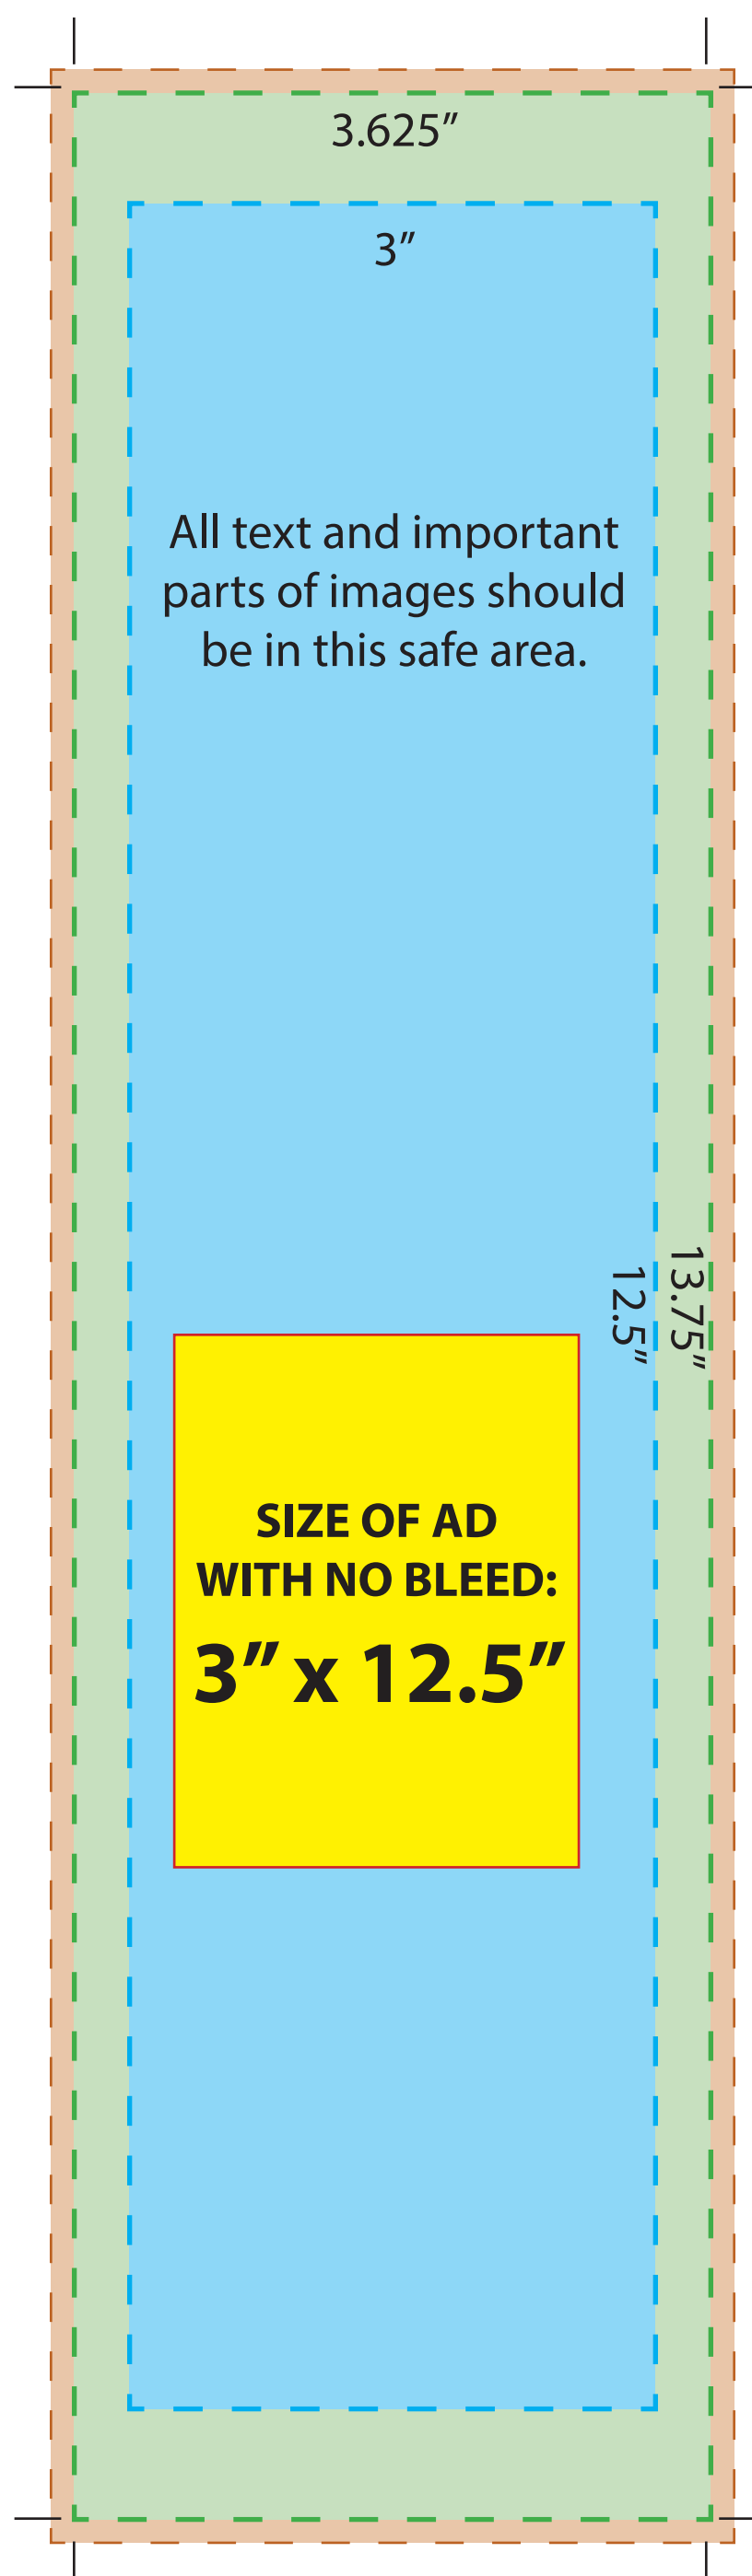

SHOW DAILY

Design Specs for **Tabloid**

Size of Document/Artboard: 10.5" x 13.75"

Size of Safe Area: 9.25" x 12.5"

Bleed: Pulled .125" beyond document/artboard on all sides

SHOW DAILY

Design Specs for Two Thirds

Size of Safe Area: 6.125" x 9"

Bleed: Pulled .125" beyond document/artboard on all sides

SHOW DAILY

Design Specs for Half Vertical

Size of Document/Artboard: 5" x 13.75"

Size of Safe Area: 4.5" x 12.5"

Bleed: Pulled .125" beyond document/artboard on all sides

SHOW DAILY

Design Specs for Half Horizontal

Size of Document/Artboard: 10.5" x 6.5"

Size of Safe Area: 9.25" x 6"

Bleed: Pulled .125" beyond document/artboard on all sides

SHOW DAILY

Design Specs for One Third Vertical

Size of Document/Artboard: 3.625" x 13.75"

Size of Safe Area: 3" x 12.5"

Bleed: Pulled .125" beyond document/
artboard on all sides

SHOW DAILY

Design Specs for One Third Horizontal

Size of Document/Artboard: 10.5" x 4.25"