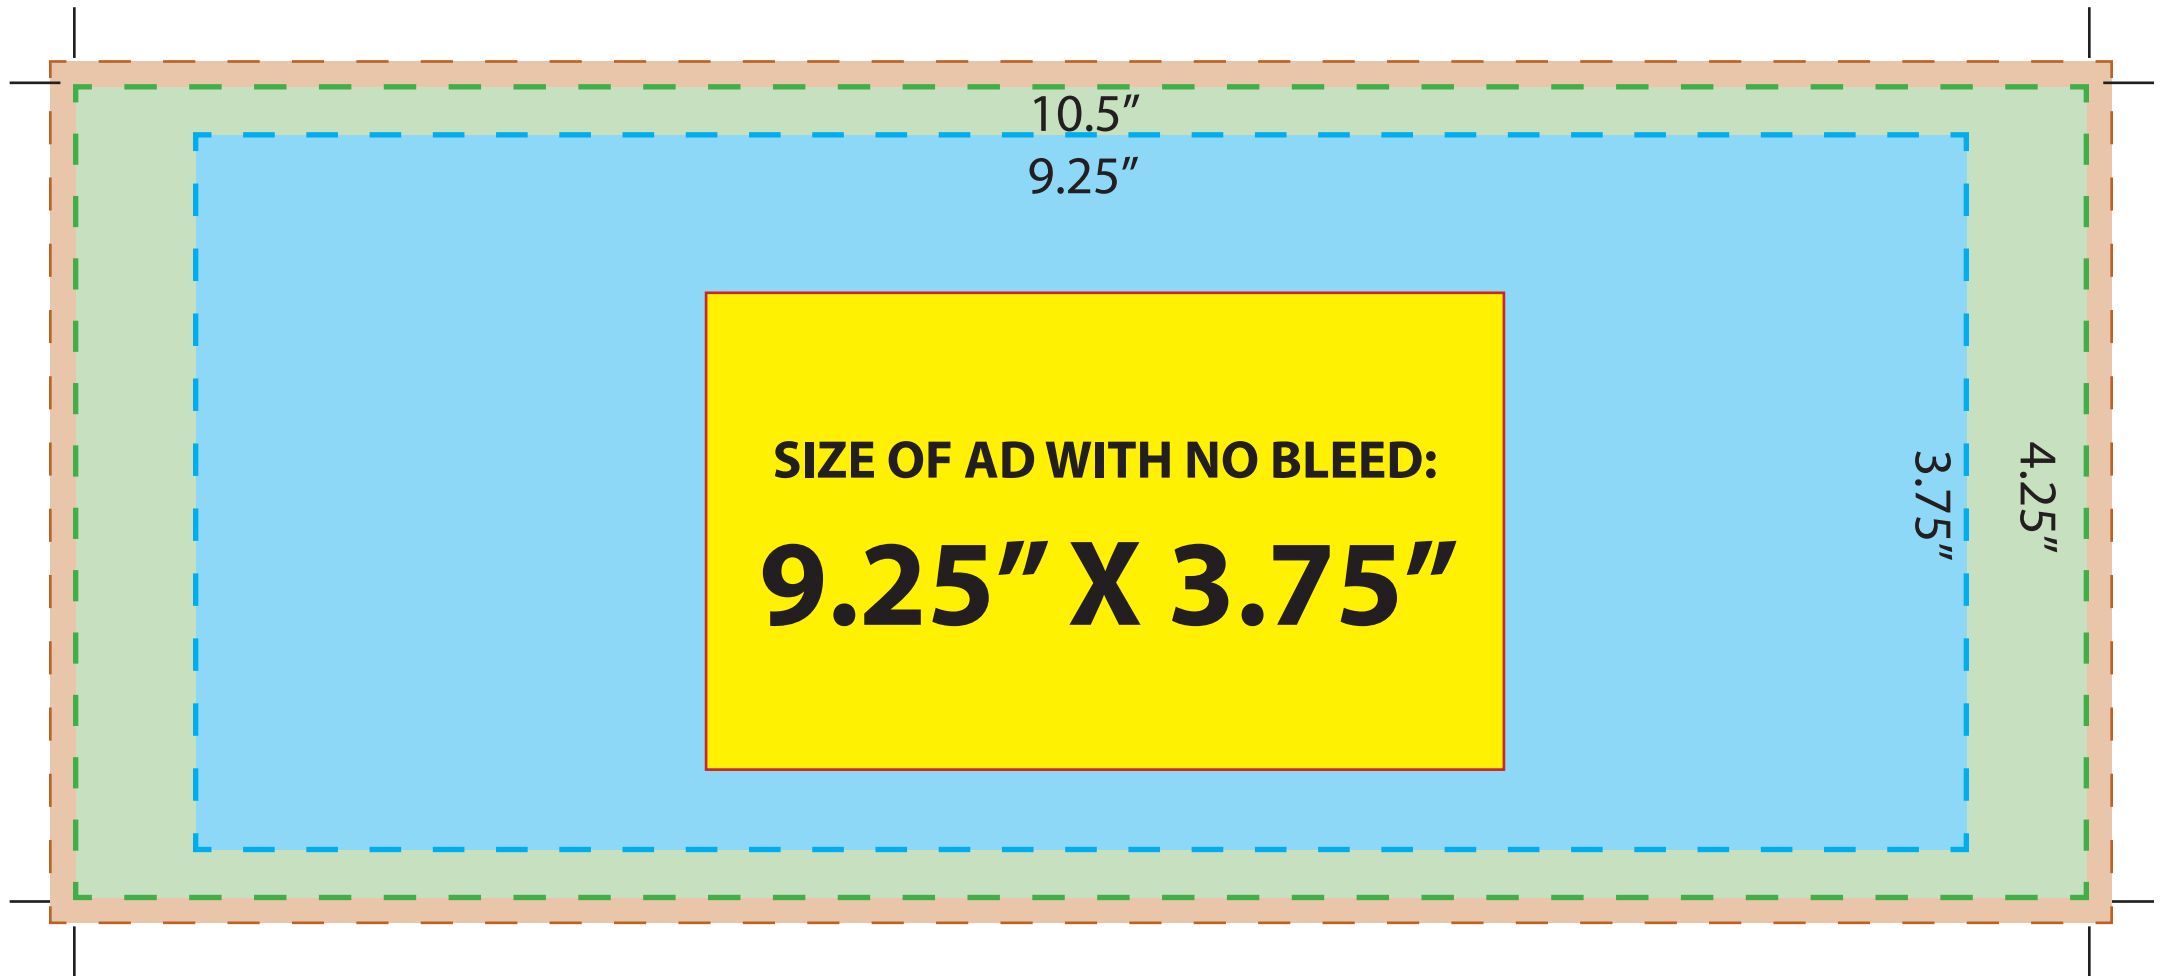

SHOW DAILY

Design Specs for **Tabloid**

Size of Document/Artboard: 10.5" x 13.75"

Size of Safe Area: 9.25" x 12.5"

Bleed: Pulled .125" beyond document/artboard on all sides

SHOW DAILY

Design Specs for Two Thirds

Size of Document/Artboard:

6.75" x 13.75"

Size of Safe Area: 6.125 x 12.5"

Bleed: Pulled .125" beyond document/artboard on all sides

SHOW DAILY

Design Specs for Standard/Island

Size of Document/Artboard: 6.75" x 9.625"

Size of Document/Artboard: 3.625" x 13.75"

Size of Safe Area: 3" x 12.5"

Bleed: Pulled .125" beyond document/
artboard on all sides

SHOW DAILY

Design Specs for One Third Horizontal

Size of Document/Artboard: 10.5" x 4.25"

Size of Safe Area: 9.25" x 3.75"

Bleed: Pulled .125" beyond document/artboard on all sides

SHOW DAILY

Design Specs for Quarter Page

Size of Document/Artboard: 4.5" x 6.25"

SHOW DAILY

Design Specs for Sixth

Size of Document/Artboard: 3" x 6.125"