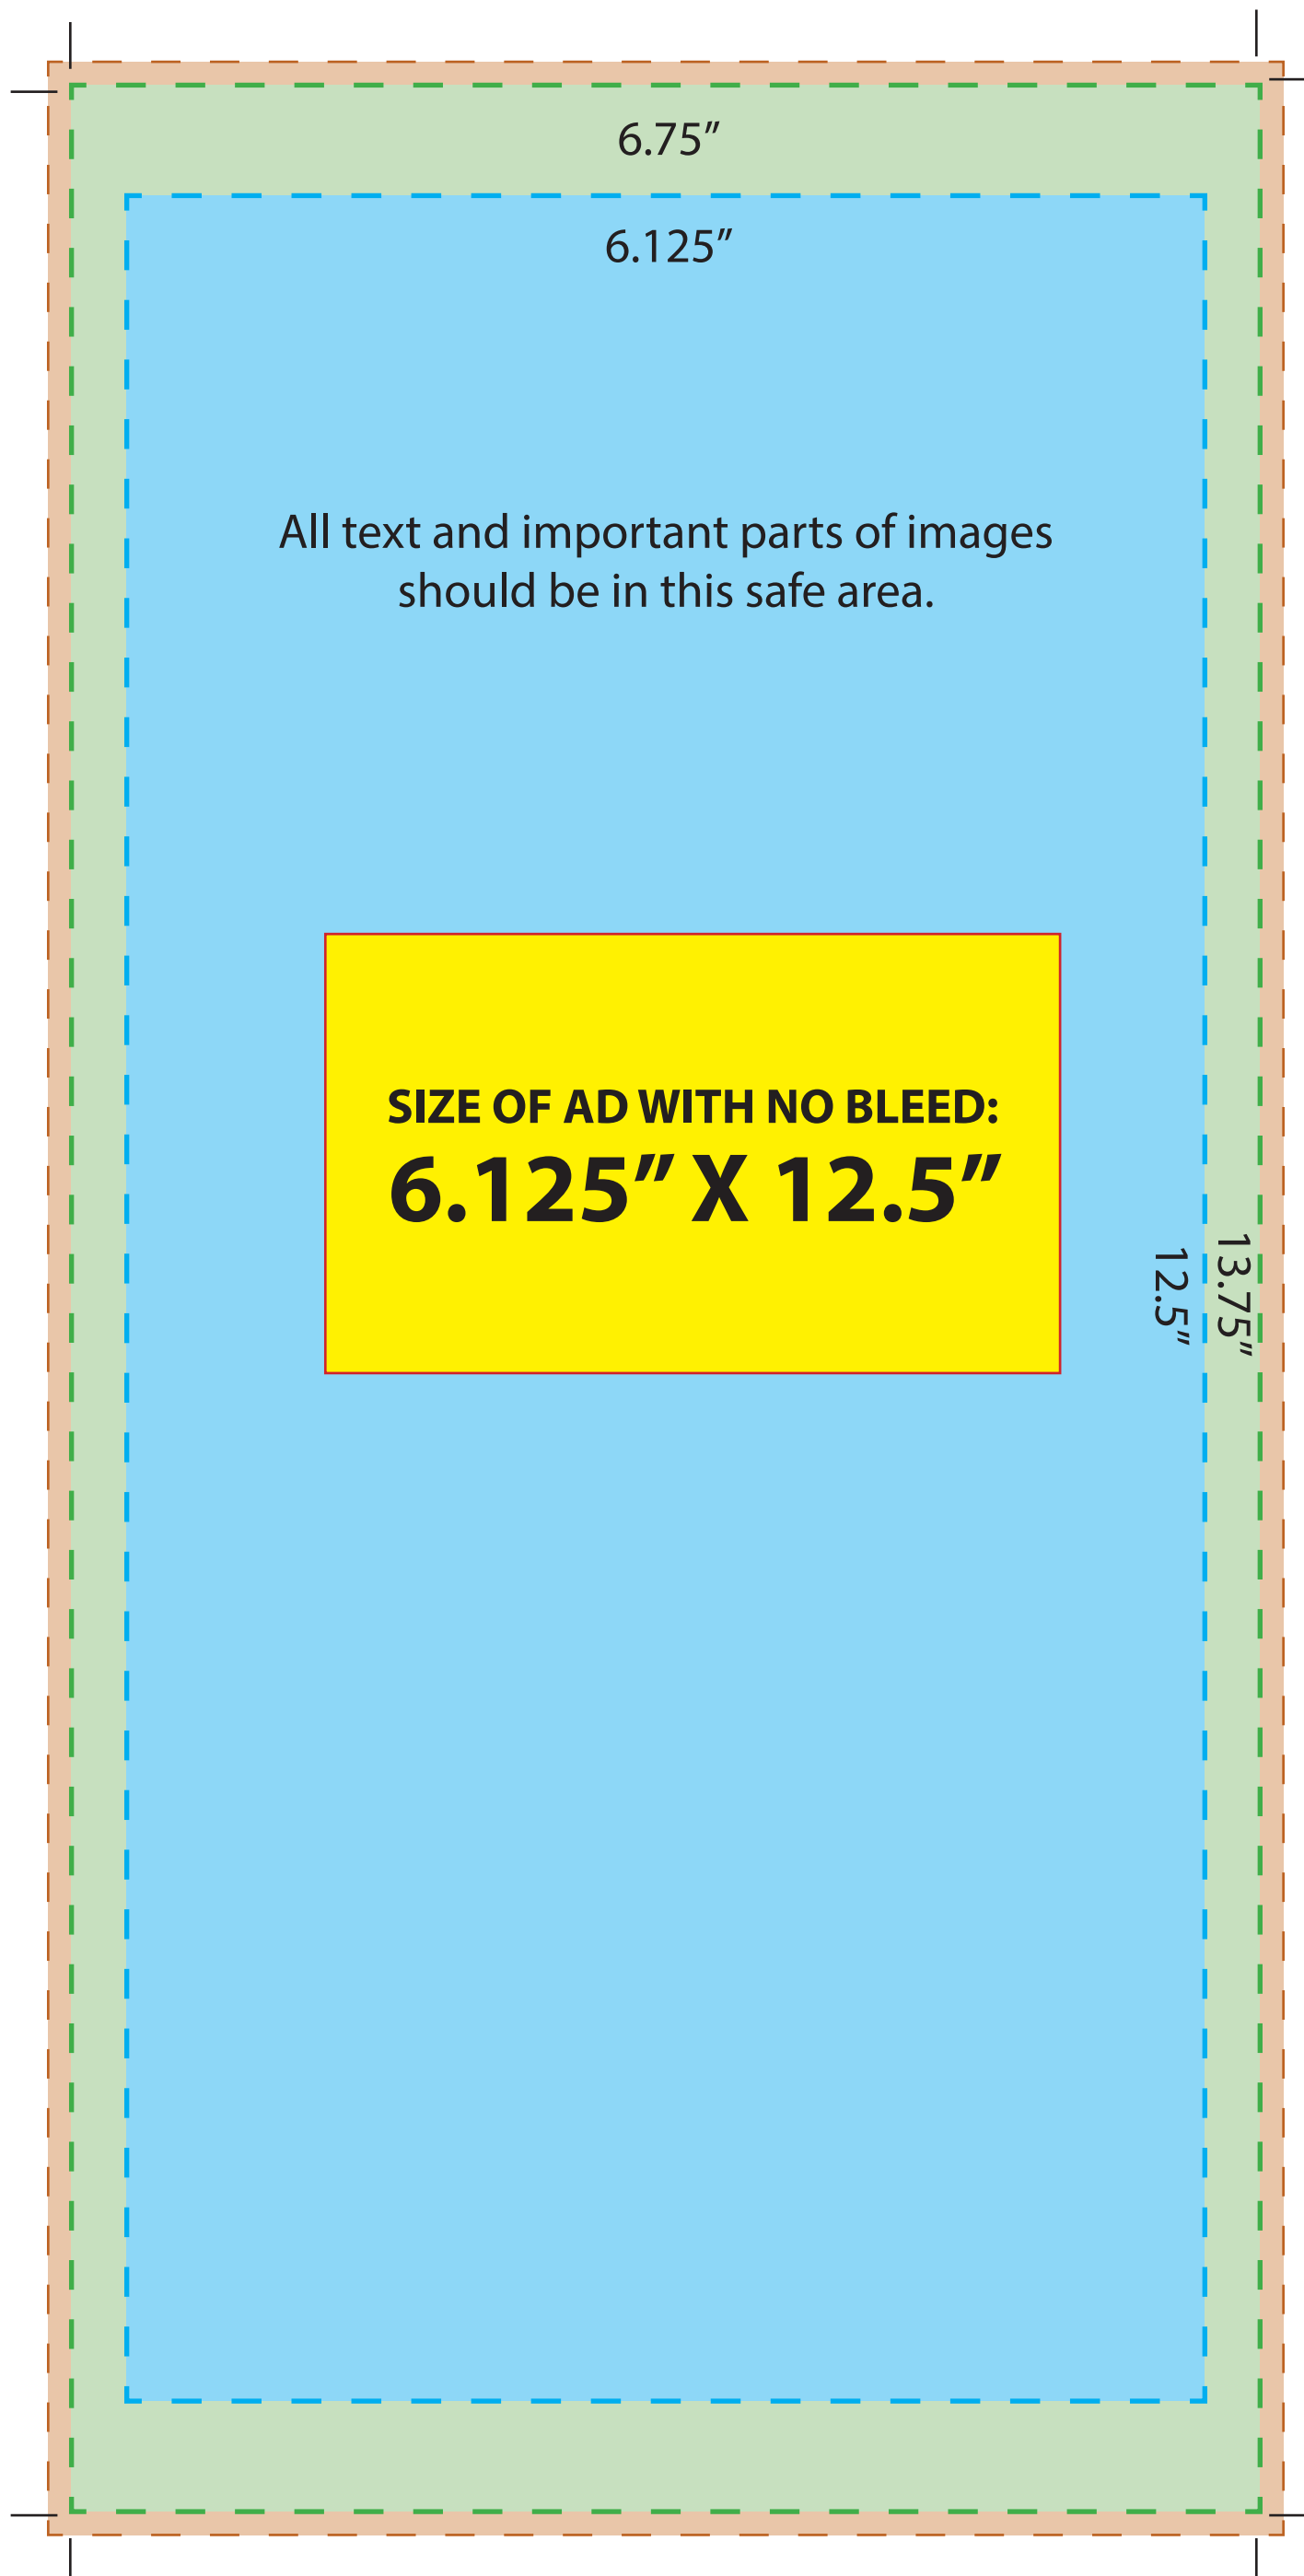

SHOW DAILY

Design Specs for **Tabloid**

Size of Document/Artboard: 10.5" x 13.75"

Size of Safe Area: 9.25" x 12.5"

Bleed: Pulled .125" beyond document/artboard on all sides

SHOW DAILY

Design Specs for Two Thirds

Size of Document/Artboard:

6.75" x 13.75"

Size of Safe Area: 6.125 x 12.5"

Bleed: Pulled .125" beyond document/artboard on all sides

SHOW DAILY

Design Specs for Standard/Island

Size of Document/Artboard: 6.75" x 9.625"

SHOW DAILY

Design Specs for Half Horizontal

Size of Document/Artboard: 10.5" x 6.5"

Size of Safe Area: 9.25" x 6"

Bleed: Pulled .125" beyond document/artboard on all sides

SHOW DAILY

Design Specs for One Third Vertical

Size of Document/Artboard: 3.625" x 13.75"

Size of Safe Area: 3" x 12.5"

Bleed: Pulled .125" beyond document/
artboard on all sides

SHOW DAILY

Design Specs for One Third Horizontal

Size of Document/Artboard: 10.5" x 4.25"